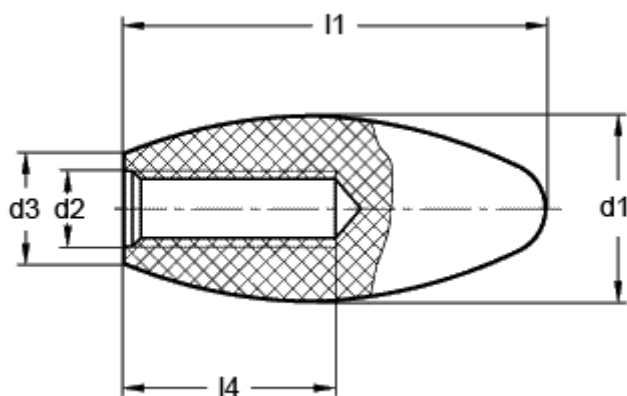

Article number: 20140422

Description: E+G Elliptical shaped knob GN 201-23-M8

## Measures

---

|         |         |
|---------|---------|
| d1      | = 23    |
| d2      | = M8    |
| d3      | = 14    |
| l1      | = 60    |
| l2 min. | = 17/22 |